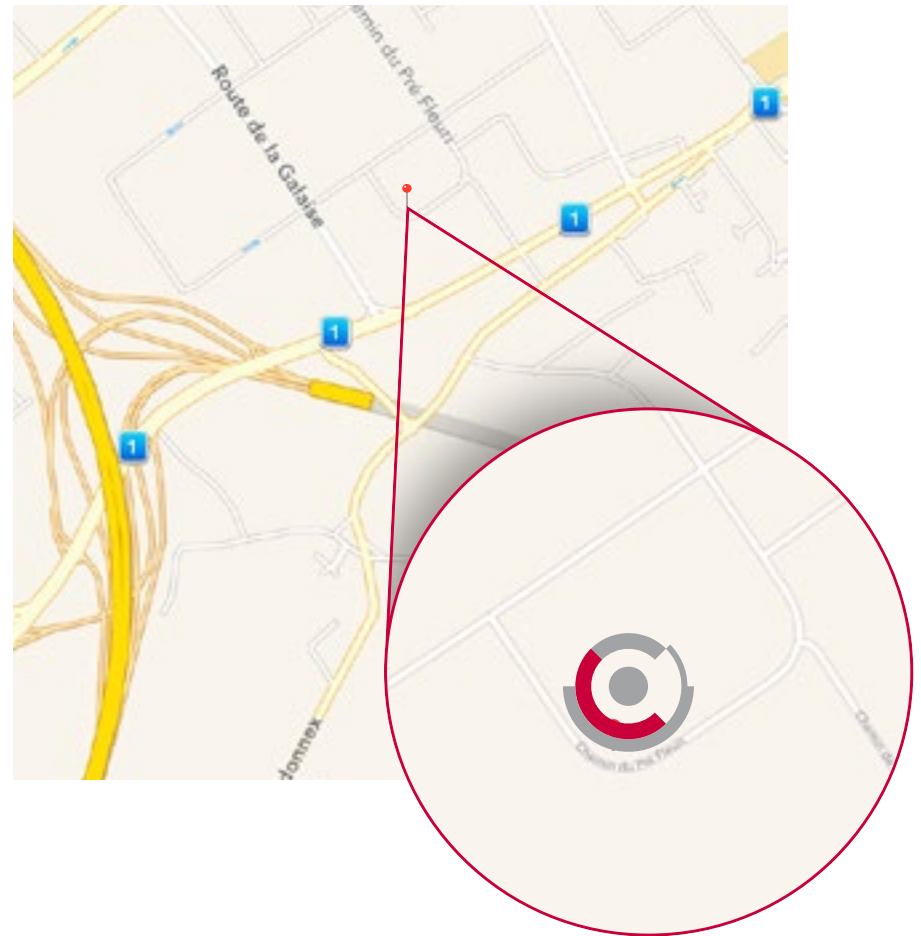

# Directions to Safe Host

## Coming by car

- Take the motorway bypass
  - Exit: Perly-St-Julien, towards Plan-les-Ouates
  - Head towards the Plan-les-Ouates Industrial Zone
  - Turn left on Route de la Galaise
  - Turn right on Chemin du champ des filles
  - Turn right on Chemin du Pré Fleuri
- The Safe Host building is at number 20.  
Parking available.

## Coming by bus

- Pre Fleuri stop: TPG Bus No. 23 (1)
- Galaise stop: Bus Nos. 42, D, 4 (2)